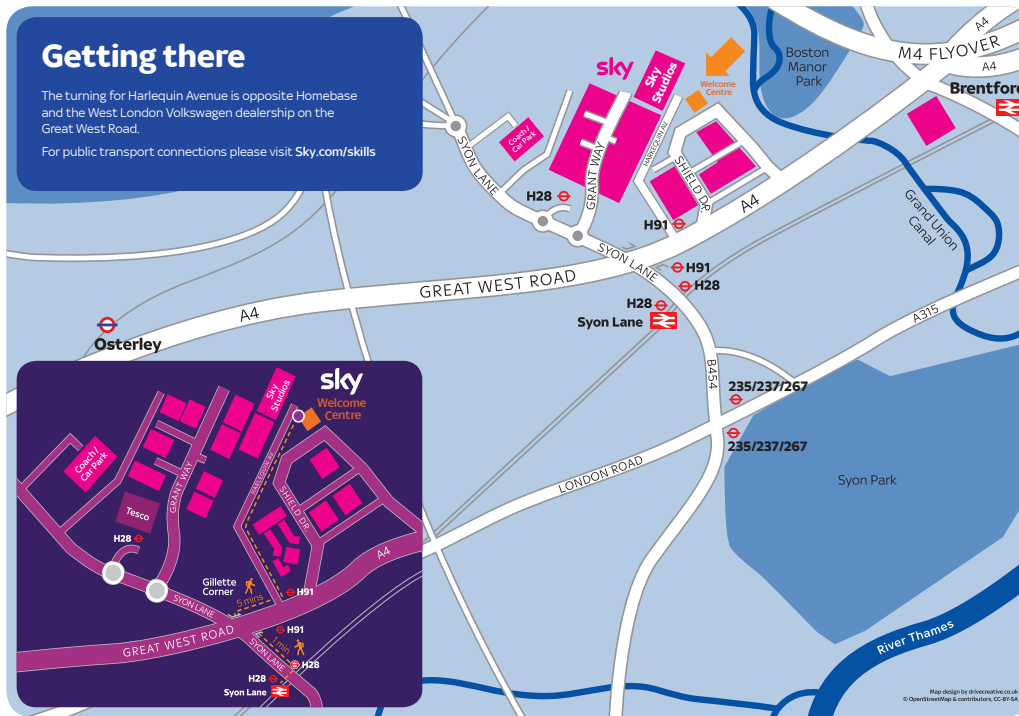

Welcome Centre, Sky 12, Harlequin Ave, Brentford TW8 9EW

The easiest way to reach us is by:

**School Coach** 

Coaches will be able to drop groups at the entrance of the Welcome Centre in Harlequin Avenue, which will also be the pickup point. Parking for coaches has been allocated at Sky's off-site car park in Syon Lane, please refer to the map.

**Train**

The nearest train station to Sky Skills Studios is Syon Lane. Come out of the station, turn left and use the crossing immediately to your right to cross the road. Follow the footpath under the underpass which will bring you out on the other side of Great West Road. At this point turn right and follow the footpath until you reach Harlequin Avenue. Turn left down Harlequin Avenue and follow this road until you reach the Sky Skills Studios Welcome Centre on your right.

Other options include:

**Bus** 

Two bus services run close to the Osterley site.  
H28 runs between Syon Lane and Hayes every 20 mins from the Syon Lane Tesco via Isleworth and Hounslow.  
H91 runs between Hounslow West Station and Hammersmith every 10 mins along the Great West Road via Osterley station and Gunnersbury station.  
From Osterley station, catch the service towards Hammersmith, and from Gunnersbury station catch the service towards Hounslow West. Alight at Gillette Corner.  
Three more bus routes run along London Road through Brentford:  
235 runs between Sunbury and Brentford  
237 runs between Hounslow and White City  
267 runs between Fulwell and Hammersmith  
Visit [www.tfl.gov.uk/buses](http://www.tfl.gov.uk/buses) for more information.